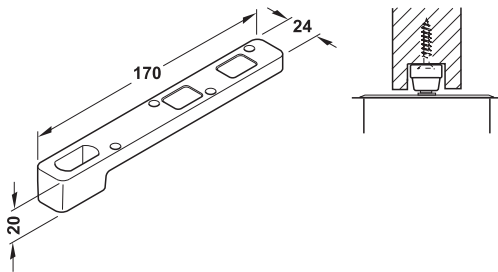

Top centre set

> Material: Stainless steel

	Cat. No.
Top centre set	932.84.901

Bottom strap

> Material: Steel
> Finish: Galvanized

	Cat. No.
Bottom strap	932.84.900

Pivot bearing

> Material: Stainless steel
> Load bearing capacity: ≤250 kg