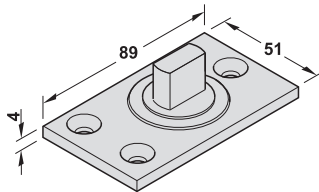

Top centre set

> Material: Stainless steel

	Cat. No.
Top centre set	932.84.901

Bottom strap

> Material: Steel
> Finish: Galvanized

	Cat. No.
Bottom strap	932.84.900

Pivot bearing

> Material: Stainless steel
> Load bearing capacity: ≤250 kg

Finish	Cat. No.
Satin finish	981.00.092

DGH-B-INT 2019, HDE-en, 12/18; Dimensional data not binding. We reserve the right to alter specifications without notice.