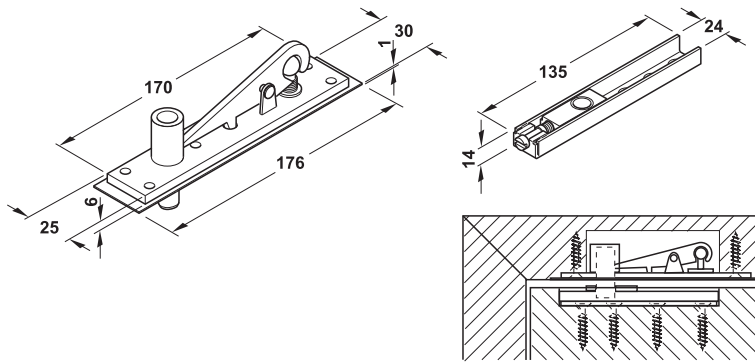

Top centre set

> Material: Stainless steel

	Cat. No.
Top centre set	932.84.901

Bottom strap

> Material: Steel
> Finish: Galvanized

	Cat. No.
Bottom strap	932.84.900

Pivot bearing

> Material: Stainless steel
> Load bearing capacity: ≤250 kg

Finish	Cat. No.
Satin finish	981.00.092

DGH-B-INT 2019, HDE-en, 12/18; Dimensional data not binding. We reserve the right to alter specifications without notice.