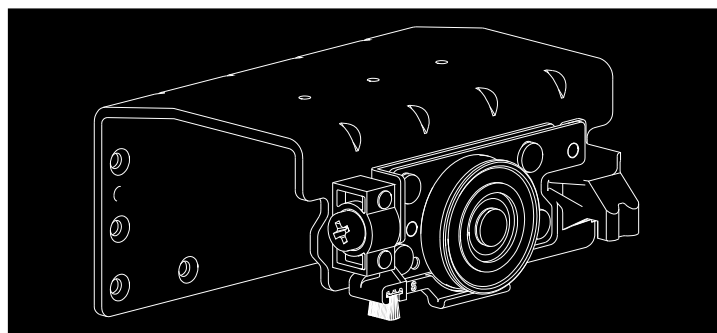

Star

New sliding system for furniture cabinets with air dampers or traditional stopper for doors up to 80kg

→← 22 ÷ 50 mm

🛒 60 ÷ 80 kg

↕ 17 ÷ 35 mm

✂ Fermi standard

🍃 Fermi ammortizzati

📏 Guida a scatto

📏 Guida manuale

Star

Sliding, adjustable system of wardrobe doors with veneered panels.

The trolleys are equipped with anti-jumping system. This sliding system could be used with quick fastening clip aluminium tracks.