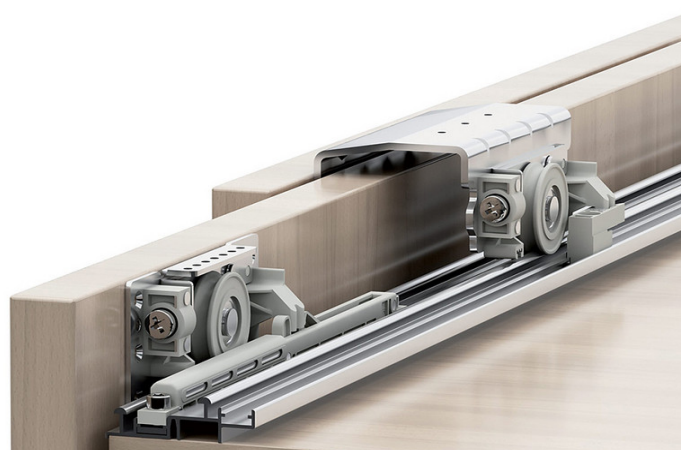

Star

New sliding system for furniture cabinets with air dampers or traditional stopper for doors up to 80kg

→← 22 ÷ 50 mm

🛒 60 ÷ 80 kg

↕ 17 ÷ 35 mm

✂ Fermi standard

🍃 Fermi ammortizzati

📏 Guida a scatto

📏 Guida manuale

Star

Sliding, adjustable system of wardrobe doors with veneered panels.

The trolleys are equipped with anti-jumping system. This sliding system could be used with quick fastening clip aluminium tracks.