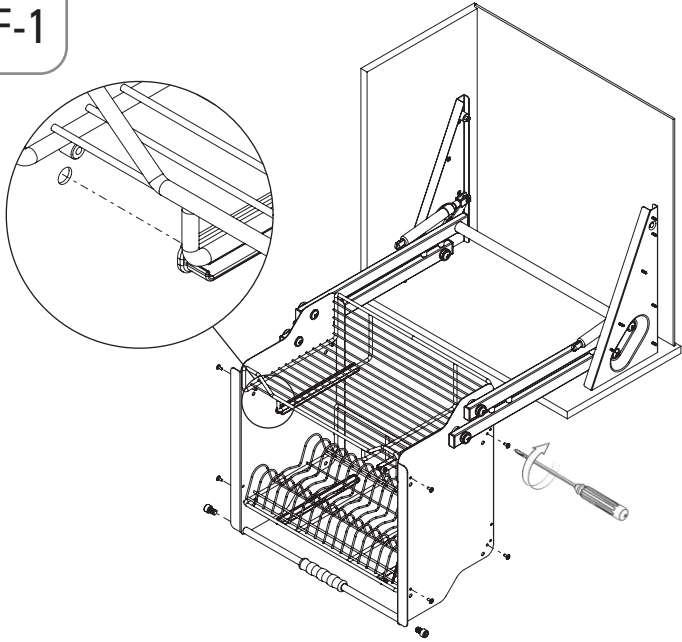

- İKİ KATLI RAF ASANSÖRÜ MONTAJ ŞEMASI
- PULL DOWN SHELF WITH LIFT MOUNTING INSTRUCTIONS

A-1

B-1

B-2

C-1

D-1

E-1

- İKİ KATLI RAF ASANSÖRÜ MONTAJ ŞEMASI
- PULL DOWN SHELF WITH LIFT MOUNTING INSTRUCTIONS

F-1

H-1

G-1

Product Code	C (mm)	X (mm)
S-5181-	600	513
S-5184-	700	613
S-5182-	800	713
S-5183-	900	813