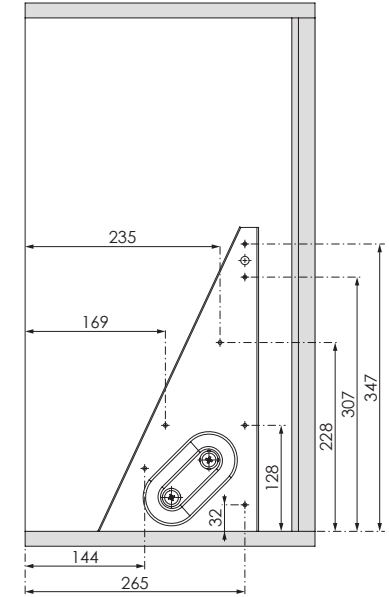

- İKİ KATLI RAF ASANSÖRÜ MONTAJ ŞEMASI
- PULL DOWN SHELF WITH LIFT MOUNTING INSTRUCTIONS

A-1

B-1

B-2

C-1

D-1

E-1

- İKİ KATLI RAF ASANSÖRÜ MONTAJ ŞEMASI
- PULL DOWN SHELF WITH LIFT MOUNTING INSTRUCTIONS

F-1

H-1

G-1

Product Code	C (mm)	X (mm)
S-5181-	600	513
S-5184-	700	613
S-5182-	800	713
S-5183-	900	813