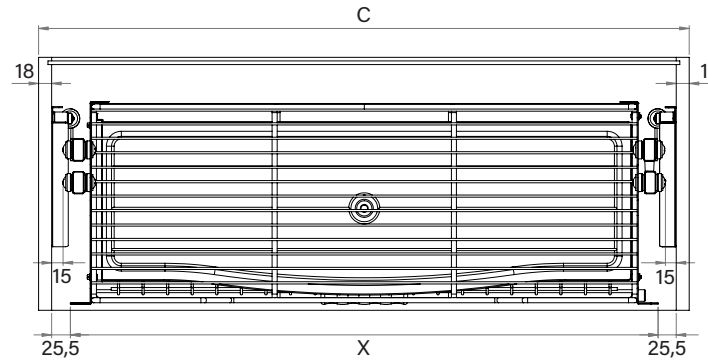

- İKİ KATLI RAF ASANSÖRÜ MONTAJ ŞEMASI
- PULL DOWN SHELF WITH LIFT MOUNTING INSTRUCTIONS

A-1

B-1

B-2

C-1

D-1

E-1

- İKİ KATLI RAF ASANSÖRÜ MONTAJ ŞEMASI
- PULL DOWN SHELF WITH LIFT MOUNTING INSTRUCTIONS

F-1

H-1

G-1

Product Code	C (mm)	X (mm)
S-5181-	600	513
S-5184-	700	613
S-5182-	800	713
S-5183-	900	813