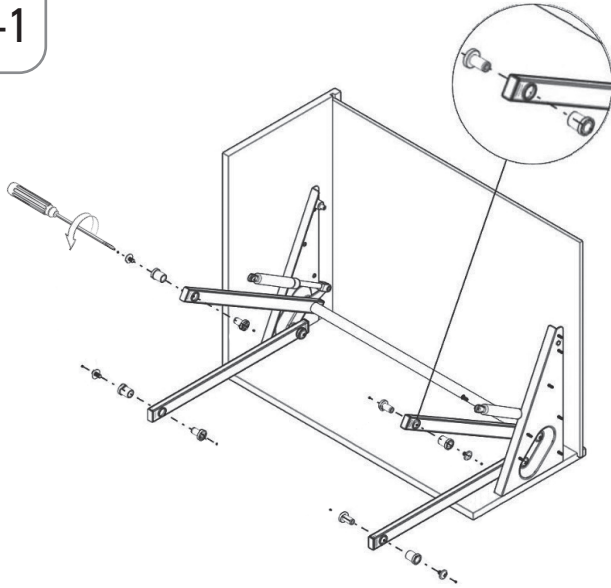

- İKİ KATLI RAF ASANSÖRÜ MONTAJ ŞEMASI
- PULL DOWN SHELF WITH LIFT MOUNTING INSTRUCTIONS

A-1

B-1

B-2

C-1

D-1

E-1

- İKİ KATLI RAF ASANSÖRÜ MONTAJ ŞEMASI
- PULL DOWN SHELF WITH LIFT MOUNTING INSTRUCTIONS

F-1

H-1

G-1

Product Code	C (mm)	X (mm)
S-5181-	600	513
S-5184-	700	613
S-5182-	800	713
S-5183-	900	813