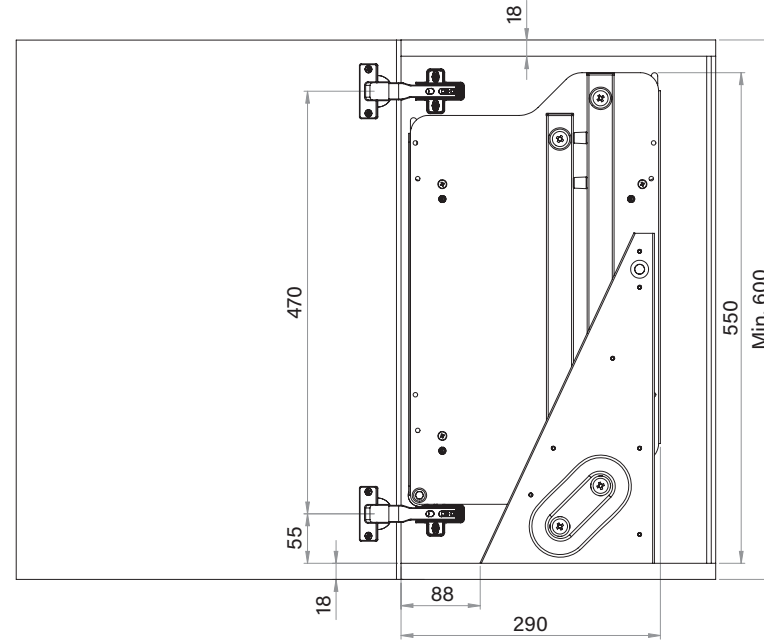

- İKİ KATLI RAF ASANSÖRÜ MONTAJ ŞEMASI
- PULL DOWN SHELF WITH LIFT MOUNTING INSTRUCTIONS

A-1

B-1

B-2

C-1

D-1

E-1

- İKİ KATLI RAF ASANSÖRÜ MONTAJ ŞEMASI
- PULL DOWN SHELF WITH LIFT MOUNTING INSTRUCTIONS

F-1

H-1

G-1

Product Code	C (mm)	X (mm)
S-5181-	600	513
S-5184-	700	613
S-5182-	800	713
S-5183-	900	813