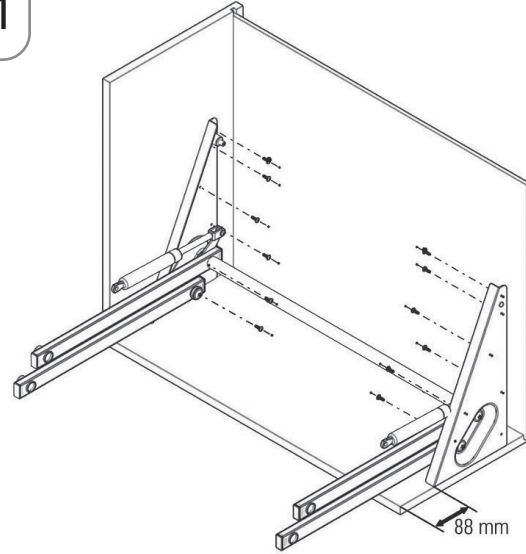

- İKİ KATLI RAF ASANSÖRÜ MONTAJ ŞEMASI
- PULL DOWN SHELF WITH LIFT MOUNTING INSTRUCTIONS

A-1

B-1

B-2

C-1

D-1

E-1

- İKİ KATLI RAF ASANSÖRÜ MONTAJ ŞEMASI
- PULL DOWN SHELF WITH LIFT MOUNTING INSTRUCTIONS

F-1

H-1

G-1

Product Code	C (mm)	X (mm)
S-5181-	600	513
S-5184-	700	613
S-5182-	800	713
S-5183-	900	813