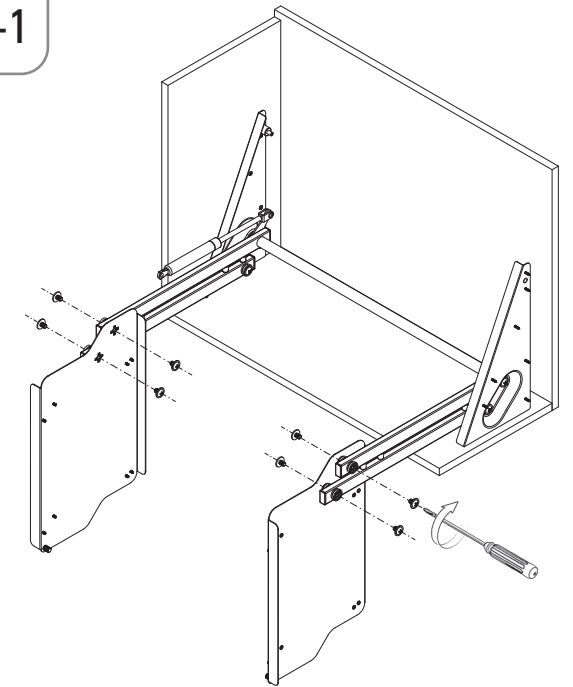

- İKİ KATLI RAF ASANSÖRÜ MONTAJ ŞEMASI
- PULL DOWN SHELF WITH LIFT MOUNTING INSTRUCTIONS

A-1

B-1

B-2

C-1

D-1

E-1

- İKİ KATLI RAF ASANSÖRÜ MONTAJ ŞEMASI
- PULL DOWN SHELF WITH LIFT MOUNTING INSTRUCTIONS

F-1

H-1

G-1

Product Code	C (mm)	X (mm)
S-5181-	600	513
S-5184-	700	613
S-5182-	800	713
S-5183-	900	813