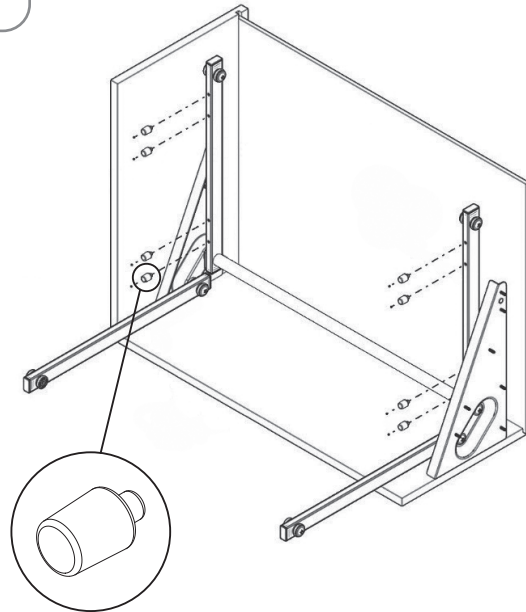

- İKİ KATLI RAF ASANSÖRÜ MONTAJ ŞEMASI
- PULL DOWN SHELF WITH LIFT MOUNTING INSTRUCTIONS

A-1

B-1

B-2

C-1

D-1

E-1

- İKİ KATLI RAF ASANSÖRÜ MONTAJ ŞEMASI
- PULL DOWN SHELF WITH LIFT MOUNTING INSTRUCTIONS

F-1

H-1

G-1

Product Code	C (mm)	X (mm)
S-5181-	600	513
S-5184-	700	613
S-5182-	800	713
S-5183-	900	813