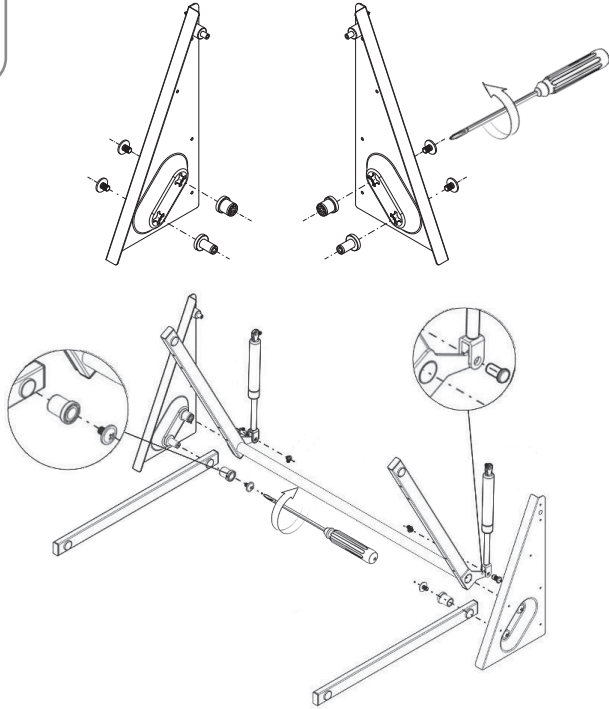

- İKİ KATLI RAF ASANSÖRÜ MONTAJ ŞEMASI
- PULL DOWN SHELF WITH LIFT MOUNTING INSTRUCTIONS

A-1

B-1

B-2

C-1

D-1

E-1

- İKİ KATLI RAF ASANSÖRÜ MONTAJ ŞEMASI
- PULL DOWN SHELF WITH LIFT MOUNTING INSTRUCTIONS

F-1

H-1

G-1

Product Code	C (mm)	X (mm)
S-5181-	600	513
S-5184-	700	613
S-5182-	800	713
S-5183-	900	813